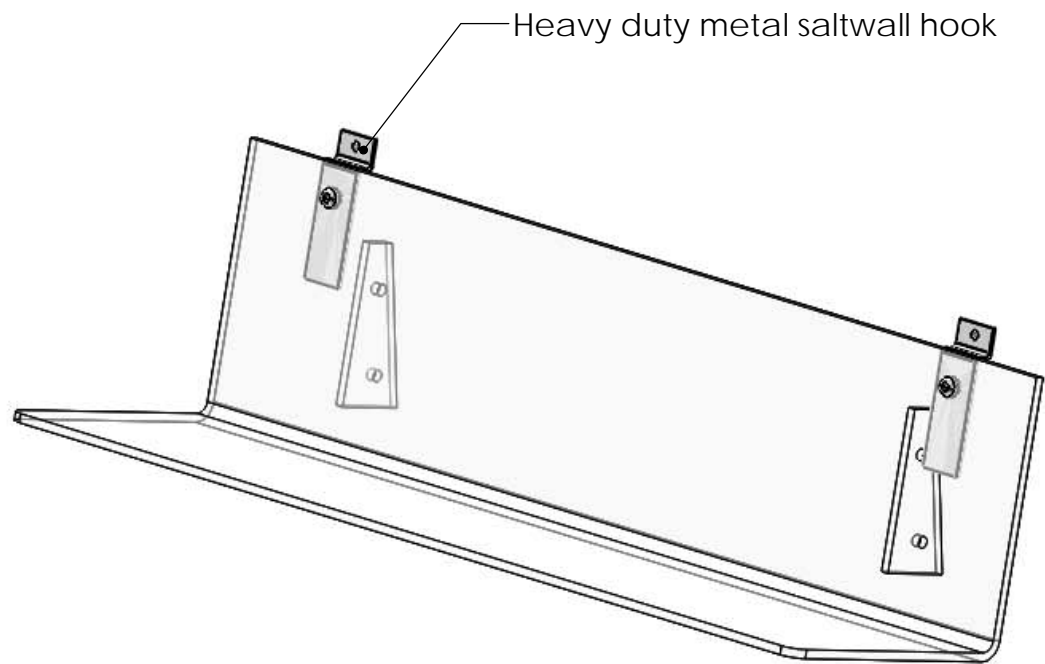

Triangle spacer holds shelf at angle

Heavy duty metal saltwall hook

SS10 Flat Acrylic Shelf			
			QTY:
			1