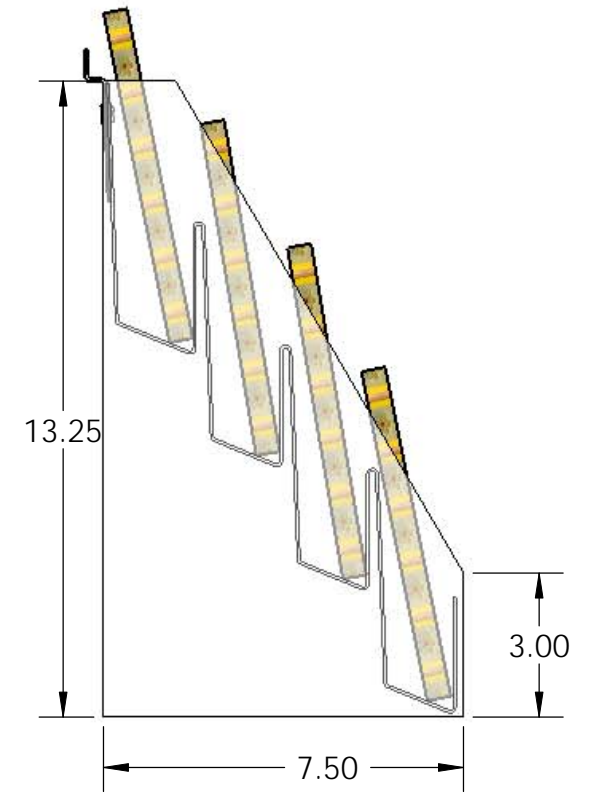

Heavy Duty Metal Slatwall Hook

PTEG CONSTRUCTION

2ft, 3ft and 4ft std, custom length available

13.25

7.50

3.00

SS7 2-tier acrylic card holder			
			QTY:
DR.BY: <i>CSC</i>	SCALE: 1:4	8/5/2009	1