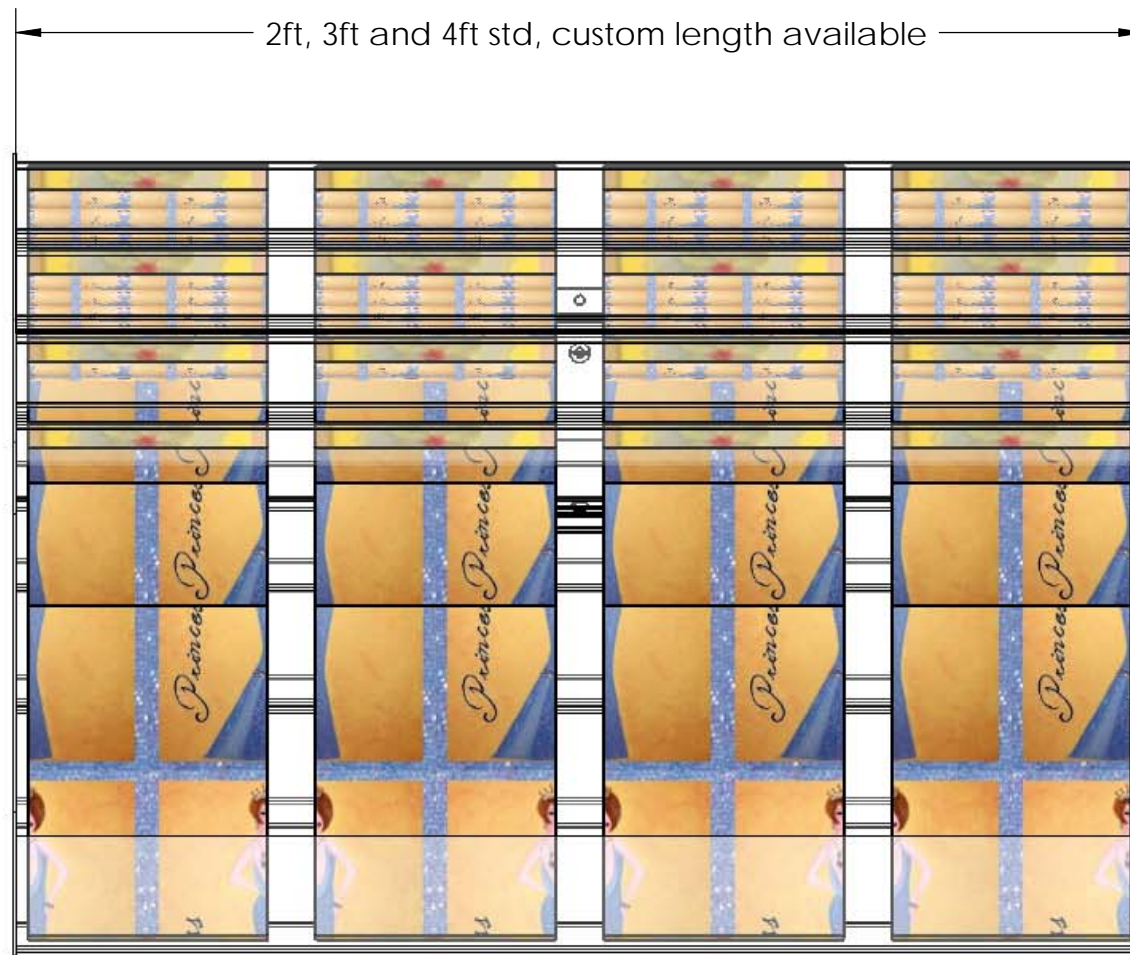

Heavy Duty Metal Slatwall Hook

PTEG CONSTRUCTION

2ft, 3ft and 4ft std, custom length available

13.25

7.50

3.00

SS7 2-tier acrylic card holder			
			QTY:
DR.BY: <i>CSC</i>	SCALE: 1:4	8/5/2009	1